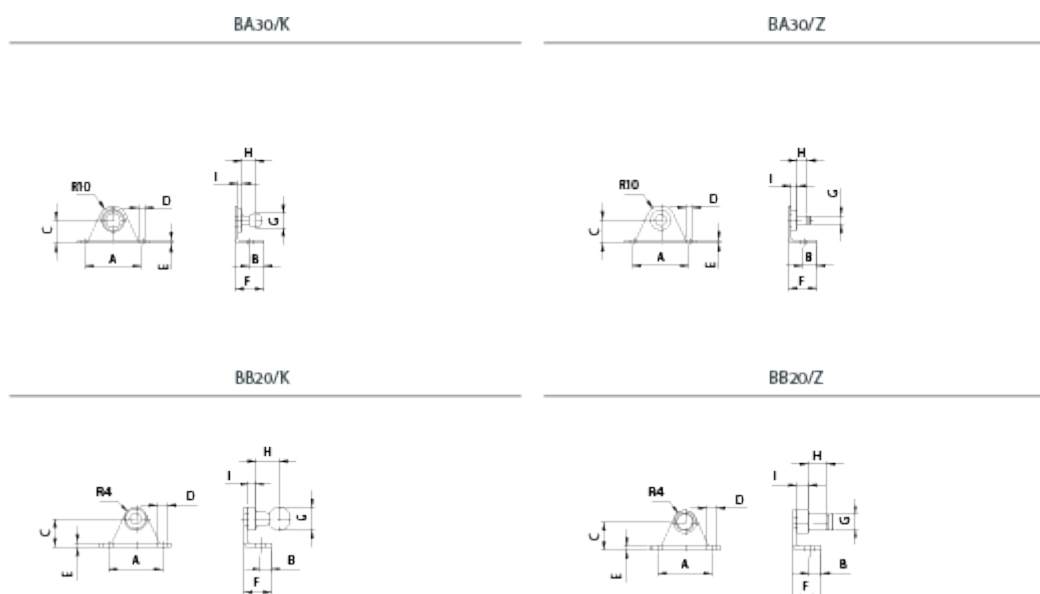

Data Sheet

Article number: 04HBA30K08

Description: Stabilus Industry Line Side bracket, angular Steel
Type BA30K08 M8

Measures

A = 40
B = 10
C = 16
D = 5.3
E = 2
F = 20
G = 8
H = 8

I = 3
Stability = 500 N